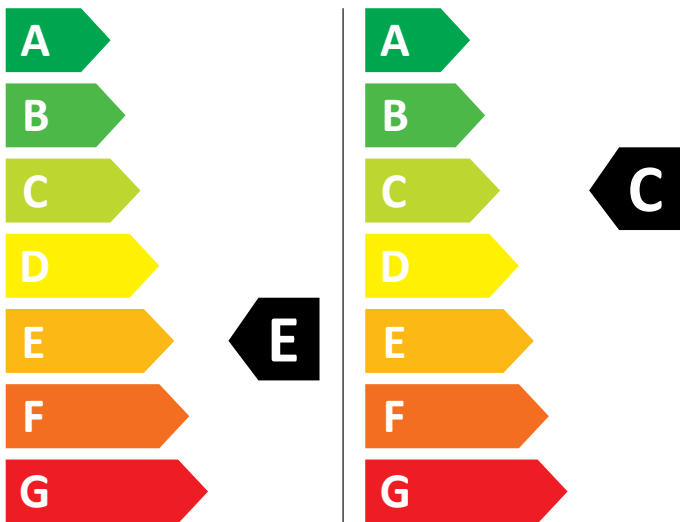

ENERG

Bosch

WDU8H541EU

364 kWh / 100

67 kWh / 100

6,0 kg

10,0 kg

87 L